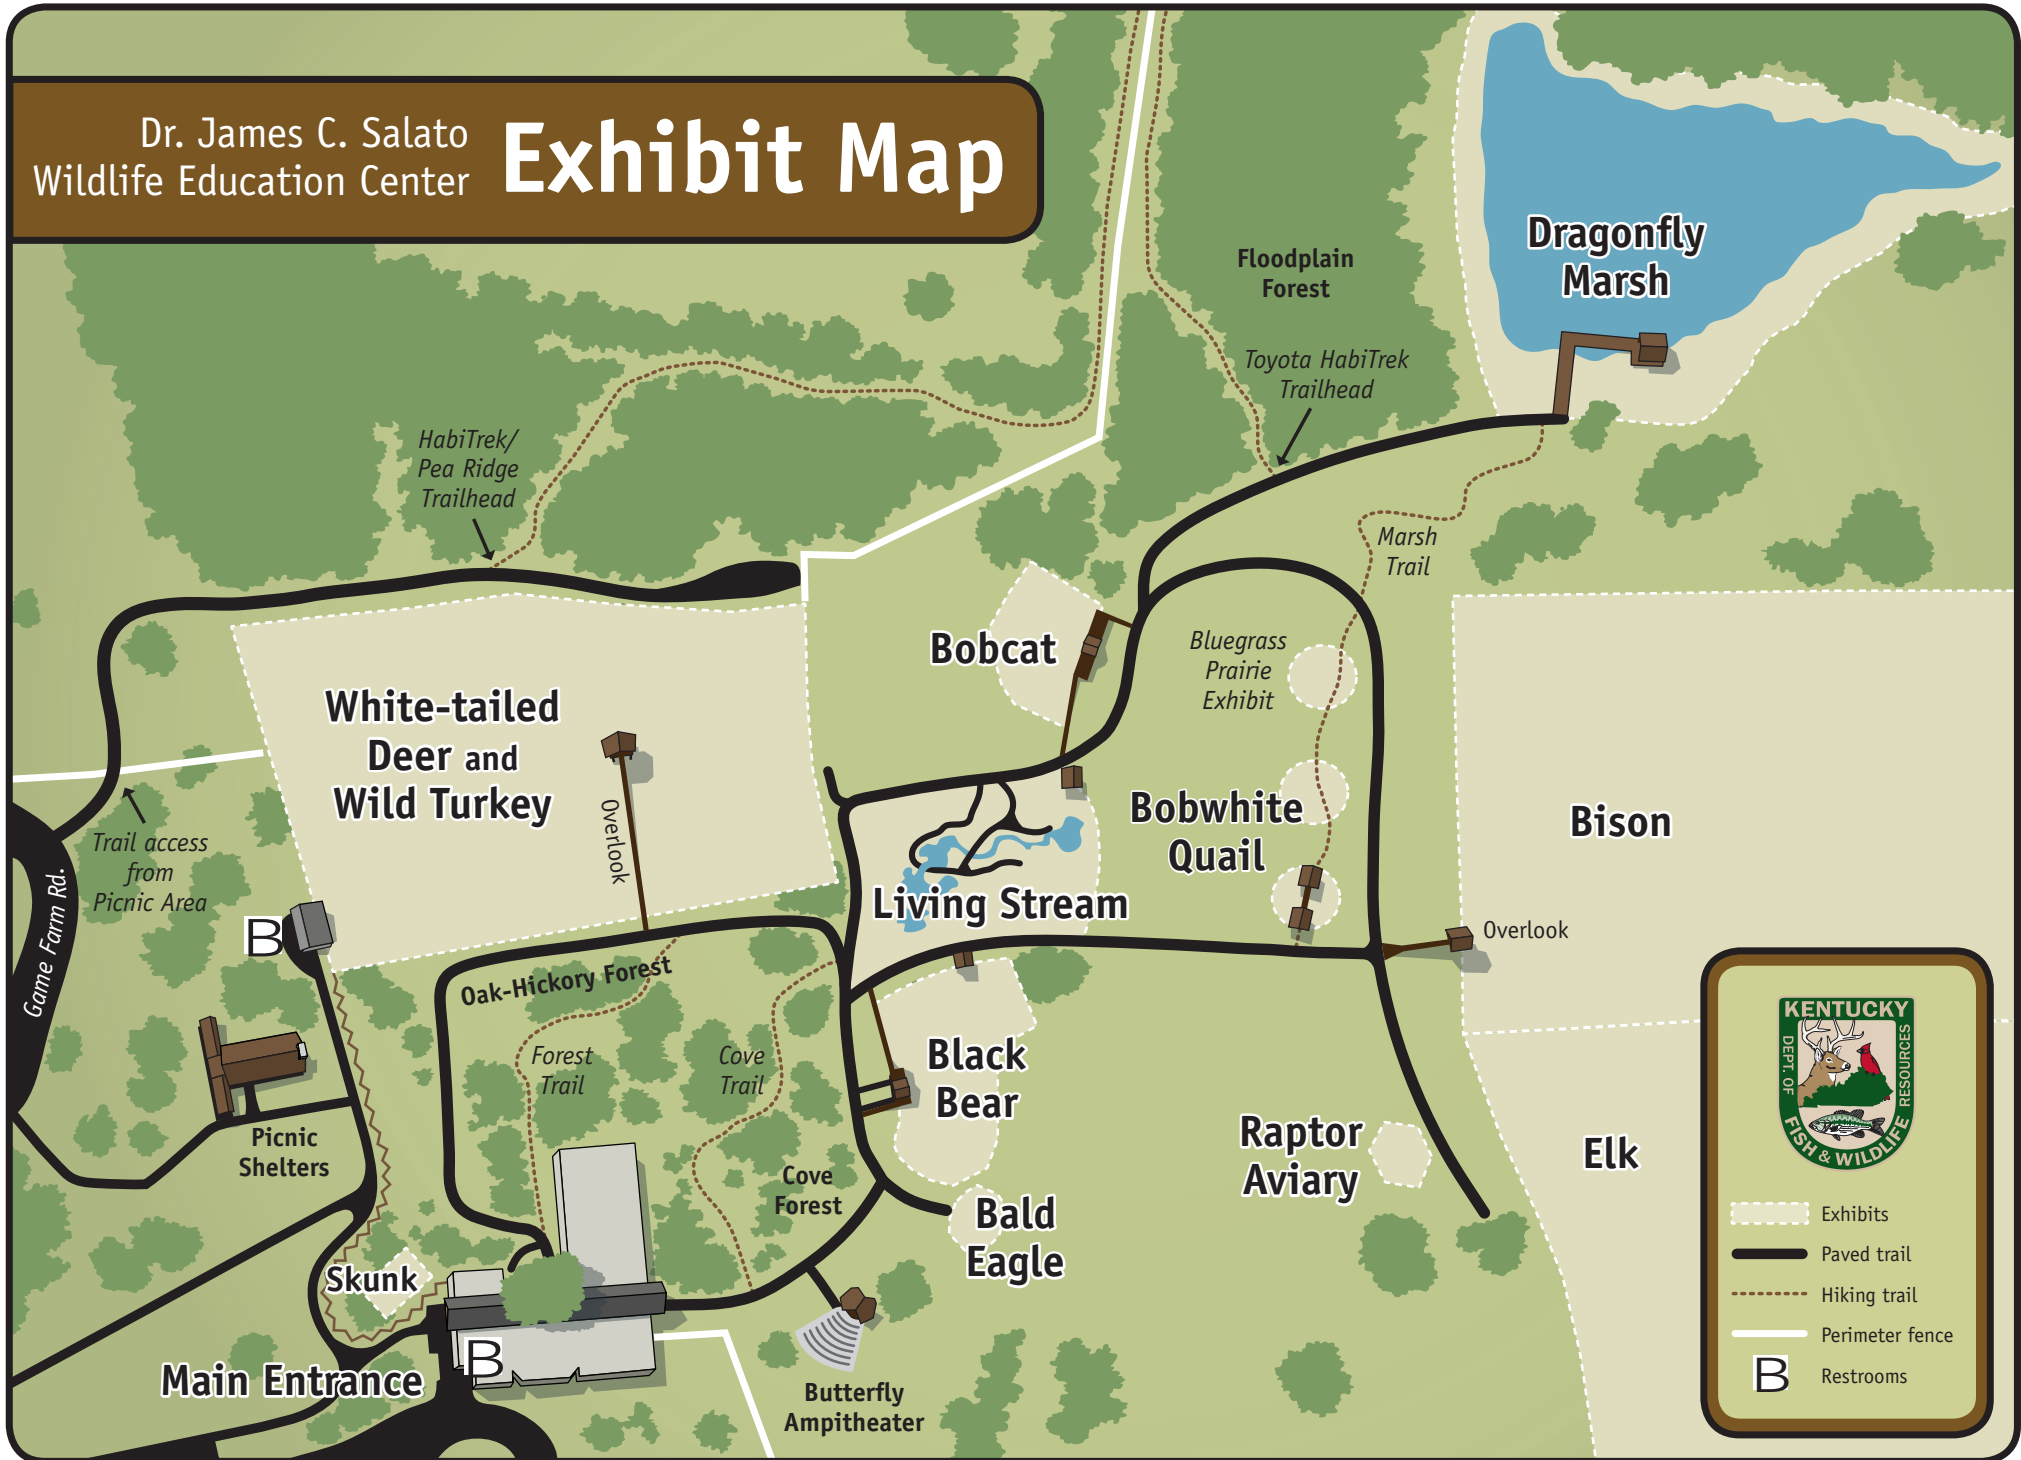

Dr. James C. Salato
Wildlife Education Center

Exhibit Map

- Exhibits
- Paved trail
- Hiking trail
- Perimeter fence
- Restrooms

Dr. James C. Salato
Wildlife Education Center

Trail Map

Pea Ridge
Loop 3.0 mi.

Toyota HabiTrek Trail 0.75 mi.

Outdoor
Classroom

Prairie Trail 0.25 mi.

Prairie Trail

Gate

Dragonfly
Marsh

Sinkhole

Toyota
HabiTrek
Trailhead

HabiTrek Trail

To
Picnic
Area

Marsh Trail

Bison

Bobcat

Bluegrass
Prairie
Exhibit

- Exhibits
- Paved trail
- Wheelchair/
stroller accessible
- Hiking trail
- Perimeter fence
- Salato boundary